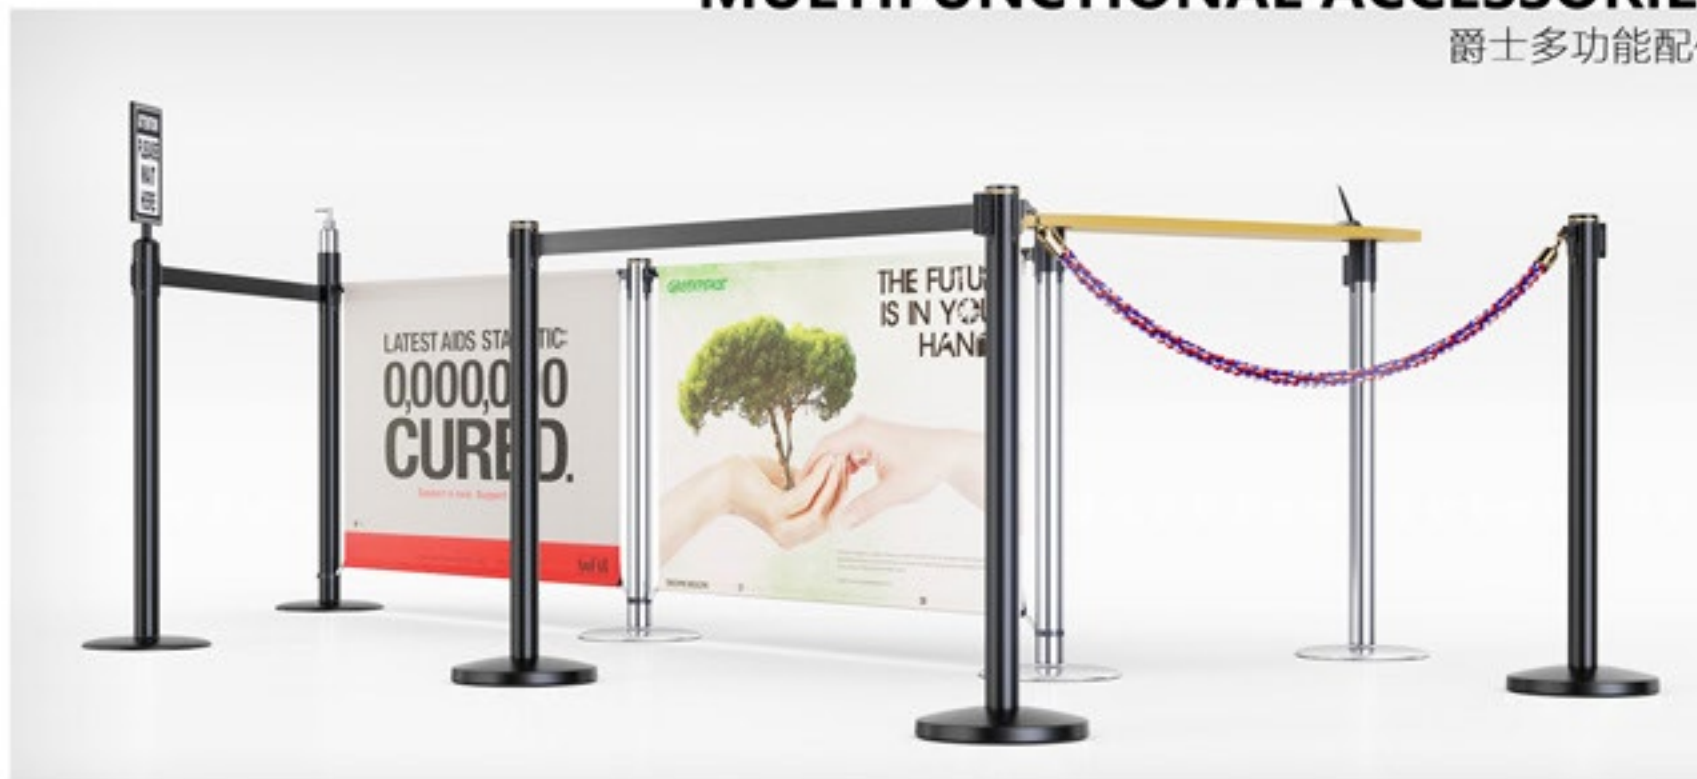

JAZZ MULTIFUNCTIONAL ACCESSORIES

爵士多功能配件

LG-0070

LG-0070-5 LG-0070 LG-0070-1

SIGN HOLDER
一字指示牌

300*10*360mm
铁喷塑/不锈钢/钛金
Iron spray/stainless steel/Titanium

LG-0069

LG-0069-2 LG-0069 LG-0069-1

U-TYPE SIGN HOLDER
U型指示牌

300*10*360mm
铁喷塑/不锈钢/钛金
Iron spray/stainless steel/Titanium

LG-0085

WRITING TAB
填单台

1340*250*120mm

LG-0059-1

FENCING ROPE
展示围栏绳

2/5/10M

LG-0070

LG-006 LG-0070-2 LG-0070-3

SIGN HOLDER
指示牌

220*330mm
铁喷塑/不锈钢/钛金
Iron spray/stainless steel/Titanium

LG-0086

STORAGE TRAY
置物盘

250*250*340mm

LG-0086-1

STORAGE TRAY
置物盘

600*250*340mm

LG-0084

LG-0059 LG-0084 LG-0084-1

ROPE RECEIVER
挂绳头

25mm*60mm

LG-0083

A-SHAPED BELT CASSETTE
A字拉手慢缓冲伸缩头

3-5m通用
3-5m Universal

LG-0083-1

JAZZ BELT CASSETTE
爵士伸缩头

2-3m通用
2-3m Universal

LG-S001

BELT CASSETTE
伸缩头

2-3m通用
2-3m Universal

LG-S001-0

8CM BELT CASSETTE
8cm拉带伸缩头

3-5m通用
3-5m Universal