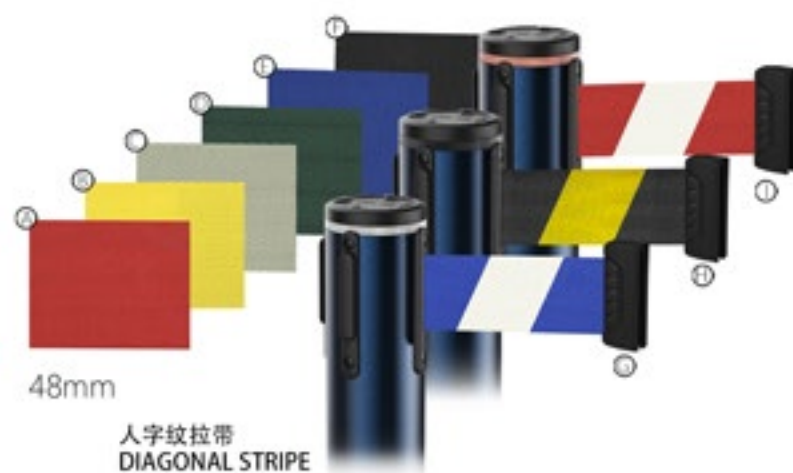

表面处理 surface treatment

静电喷涂 Electrostatic spraying

潘通参考色值
Pantone reference color value

平条纹拉带 LESportsac	1	7619c	2	5605c	3	7672c	4	663c	5	7606c	6	7577c
	7	1815c	8	393c	9	625c	10	284c	11	black 6c		
人字纹拉带 DIAGONAL STRIPE	A	704c	B	101c	C	7535c	D	7736c	E	7687c	F	433c
	G	2726c+663c	H	7765c+446c	I	7795c+663c