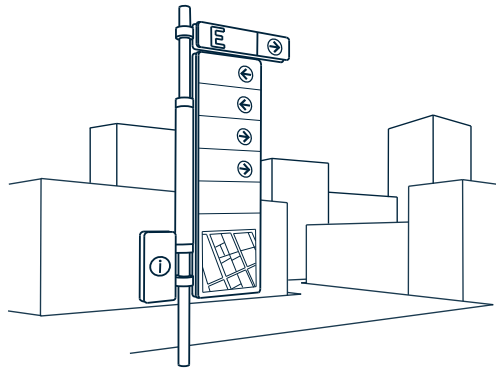

Zhejiang Jinke Metal Products Co., Ltd.

BETTER PRODUCTS BETTER SERVICE FOR BETTER LIFE.

Solar Powered
Trash Bin

Elegant Series

Rope & Post Stanchions
Crowd Control Systems

Trash Bin

Mailboxes