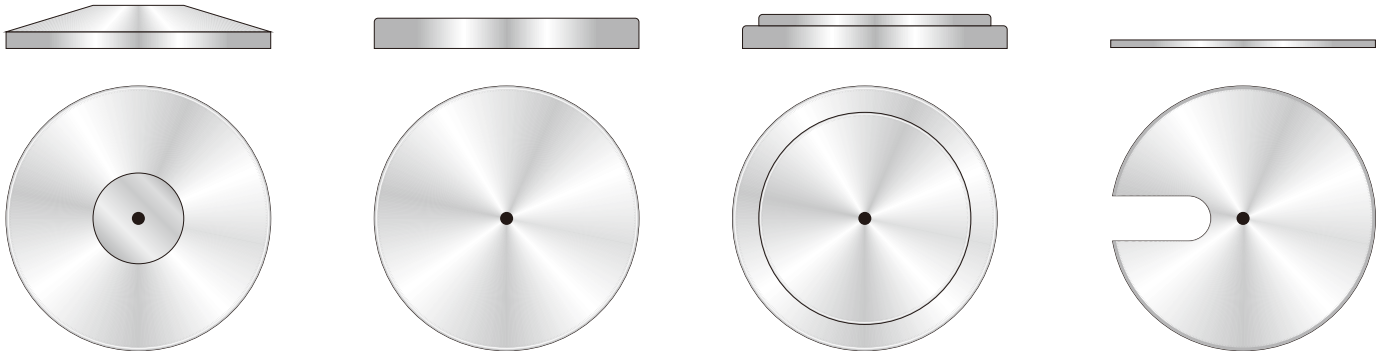

Retractable Belt Stanchions Assessories Options

Without slow back braking system

With slow back braking system

Rope Stanchions Assessories Options

Base Options

Φ 350mm \ Φ 320mm

Φ 350mm \ Φ 320mm

Φ 350mm \ Φ 320mm